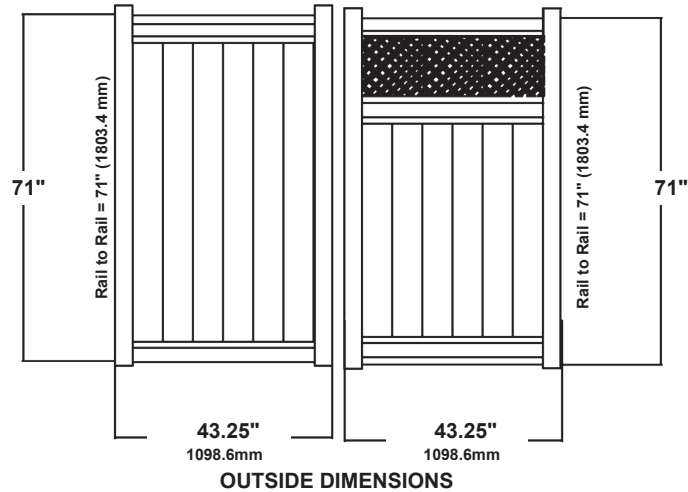

FENCE GATE INSTALLATION GUIDE

FAIRWAY RAILING™

BY **Envision**
OUTDOOR LIVING PRODUCTS

! It is the responsibility of the installer to meet or exceed all code and safety requirements, and to obtain all required building permits. These instructions are only a guide and may not address every circumstance. The installer should determine and implement appropriate installation techniques for each situation. **The manufacturer shall not be held liable for improper or unsafe installations.**

909924

PRIVACY FENCE GATES