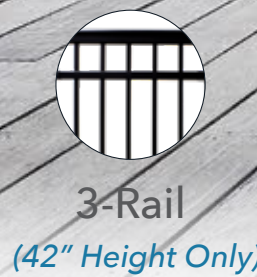

A210 SERIES

ALUMINUM RAILING

POST CAP & LIGHTING OPTIONS*

3" & 4"
Post Cap

3", 3.5", & 4"
LED Post Cap

Round
Post Sconce

Oval
Post Sconce

In-Rail
Pin Light