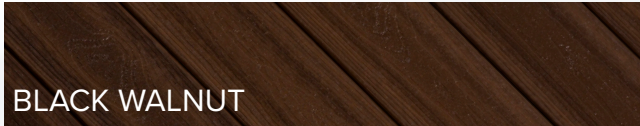

### BEAUTIFUL & BUDGET FRIENDLY

*With a rich, natural appearance, Ridge Premium delivers a beautiful deck with the budget-friendly nature of wood. Softly blended colors combine with a fluted profile board to create lighter-weight, low maintenance, and long-lasting decking.*

*Black Walnut*

**CHOOSE FROM 5 SOFTLY BLENDED COLORS**

\*Companion skirting and color match screws available in all colors

Fluted bottom has a wider edge giving you more room to drive screws, making installation easier and quicker.