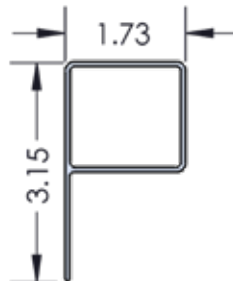

V310 Bottom Rail Bracket

Top View

Side View

72" Level - 16 balusters 72" Level - 14 balusters
96" Level - 22 balusters 96" Stair - 20 balusters

Level & Stair Rail Kit

RAIL HEIGHT	36"	42"
A	34"	40"
B	28"	34"
C	3.5"	3.5"

4" x 4" V310 Post

V310 Aluminum Baluster Profile

V310 Aluminum Baluster Lengths Available in 32" and 39"

"P" Aluminum Insert

3 1/2" V310 Top Rail Profile

2" x 3 1/2" V310 Bottom Rail Profile