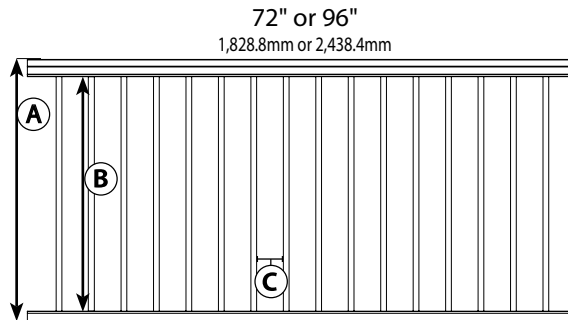

FAIRWAY RAILING™

BY **Envision**
OUTDOOR LIVING PRODUCTS

TECHNICAL SPECS

Detail Top Rail Bracket

Detail Bottom Rail Bracket

V310 Top Rail Bracket

Top View

Side View

V310 Bottom Rail Bracket

Top View

Side View

72" Level - 16 balusters 72" Level - 14 balusters
96" Level - 22 balusters 96" Stair - 20 balusters

Level & Stair Rail Kit

RAIL HEIGHT	36"	42"
A	34"	40"
B	28"	34"
C	3.5"	3.5"

4" x 4" V310 Post

V310 Aluminum Baluster Profile

V310 Aluminum Baluster Lengths Available in 32" and 39"

"P" Aluminum Insert

3 1/2" V310 Top Rail Profile

2" x 3 1/2" V310 Bottom Rail Profile