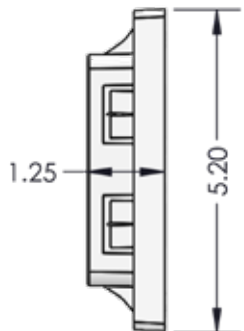

FAIRWAY RAILING™

BY **Envision**
OUTDOOR LIVING PRODUCTS

TECHNICAL SPECS

Detail Top Rail Bracket

Detail Bottom Rail Bracket

V310 Top Rail Bracket

Top View

Side View

V310 Bottom Rail Bracket

Top View

Side View

72" Level - 16 balusters 72" Level - 14 balusters
96" Level - 22 balusters 96" Stair - 20 balusters

Level & Stair Rail Kit

RAIL HEIGHT	36"	42"
A	34"	40"
B	28"	34"
C	3.5"	3.5"

4" x 4" V310 Post

V310 Aluminum Baluster Profile

V310 Aluminum Baluster Lengths Available in 32" and 39"

"P" Aluminum Insert

3 1/2" V310 Top Rail Profile

2" x 3 1/2" V310 Bottom Rail Profile