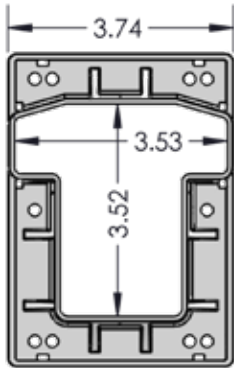

FAIRWAY RAILING™

BY **Envision**
OUTDOOR LIVING PRODUCTS

TECHNICAL SPECS

Detail Top Rail Bracket

Detail Bottom Rail Bracket

V310 Top Rail Bracket

Top View

Side View

V310 Bottom Rail Bracket

Top View

Side View

72" Level - 16 balusters 72" Level - 14 balusters
96" Level - 22 balusters 96" Stair - 20 balusters

Level & Stair Rail Kit

RAIL HEIGHT	36"	42"
A	34"	40"
B	28"	34"
C	3.5"	3.5"

4" x 4" V310 Post

V310 Aluminum Baluster Profile

V310 Aluminum Baluster Lengths Available in 32" and 39"

"P" Aluminum Insert

3 1/2" V310 Top Rail Profile

2" x 3 1/2" V310 Bottom Rail Profile