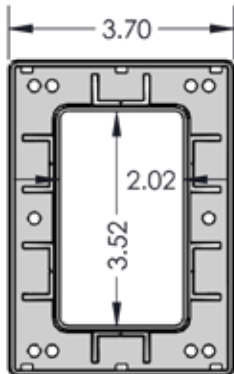

FAIRWAY RAILING™

BY **Envision**
OUTDOOR LIVING PRODUCTS

TECHNICAL SPECS

Detail Top Rail Bracket

Detail Bottom Rail Bracket

V310 Top Rail Bracket

Top View

Side View

V310 Bottom Rail Bracket

Top View

Side View

72" Level - 16 balusters 72" Level - 14 balusters
96" Level - 22 balusters 96" Stair - 20 balusters

Level & Stair Rail Kit

RAIL HEIGHT	36"	42"
A	34"	40"
B	28"	34"
C	3.5"	3.5"

4" x 4" V310 Post

V310 Aluminum Baluster Profile

V310 Aluminum Baluster Lengths Available in 32" and 39"

"P" Aluminum Insert

3 1/2" V310 Top Rail Profile

2" x 3 1/2" V310 Bottom Rail Profile