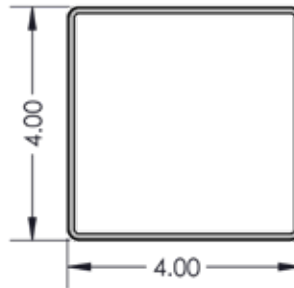

V310 Bottom Rail Bracket

Top View

Side View

72" Level - 16 balusters 72" Level - 14 balusters
96" Level - 22 balusters 96" Stair - 20 balusters

Level & Stair Rail Kit

RAIL HEIGHT	36"	42"
A	34"	40"
B	28"	34"
C	3.5"	3.5"

4" x 4" V310 Post

V310 Aluminum Baluster Profile

V310 Aluminum Baluster Lengths Available in 32" and 39"

"P" Aluminum Insert

3 1/2" V310 Top Rail Profile

2" x 3 1/2" V310 Bottom Rail Profile