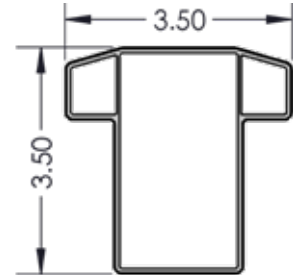

V310 Bottom Rail Bracket

Top View

Side View

72" Level - 16 balusters 72" Level - 14 balusters
96" Level - 22 balusters 96" Stair - 20 balusters

Level & Stair Rail Kit

RAIL HEIGHT	36"	42"
A	34"	40"
B	28"	34"
C	3.5"	3.5"

4" x 4" V310 Post

V310 Aluminum Baluster Profile

V310 Aluminum Baluster Lengths Available in 32" and 39"

"P" Aluminum Insert

3 1/2" V310 Top Rail Profile

2" x 3 1/2" V310 Bottom Rail Profile