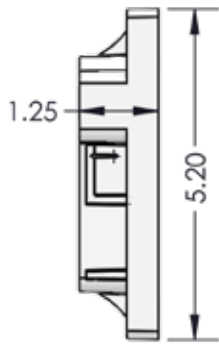

FAIRWAY RAILING™

BY **Envision**
OUTDOOR LIVING PRODUCTS

TECHNICAL SPECS

Detail Top Rail Bracket

Detail Bottom Rail Bracket

V310 Top Rail Bracket

Top View

Side View

V310 Bottom Rail Bracket

Top View

Side View

72" Level - 16 balusters 72" Level - 14 balusters
96" Level - 22 balusters 96" Stair - 20 balusters

Level & Stair Rail Kit

RAIL HEIGHT	36"	42"
A	34"	40"
B	28"	34"
C	3.5"	3.5"

4" x 4" V310 Post

V310 Aluminum Baluster Profile

V310 Aluminum Baluster Lengths Available in 32" and 39"

"P" Aluminum Insert

3 1/2" V310 Top Rail Profile

2" x 3 1/2" V310 Bottom Rail Profile